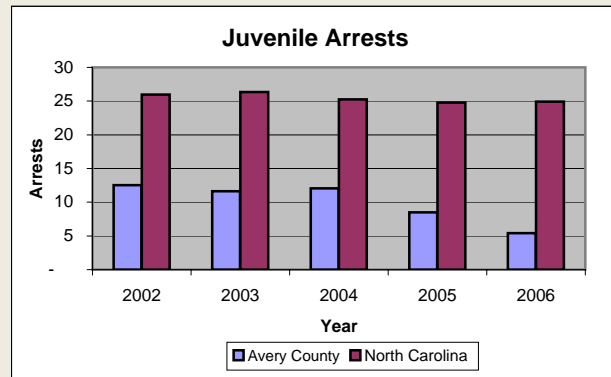

Justice & Public Safety