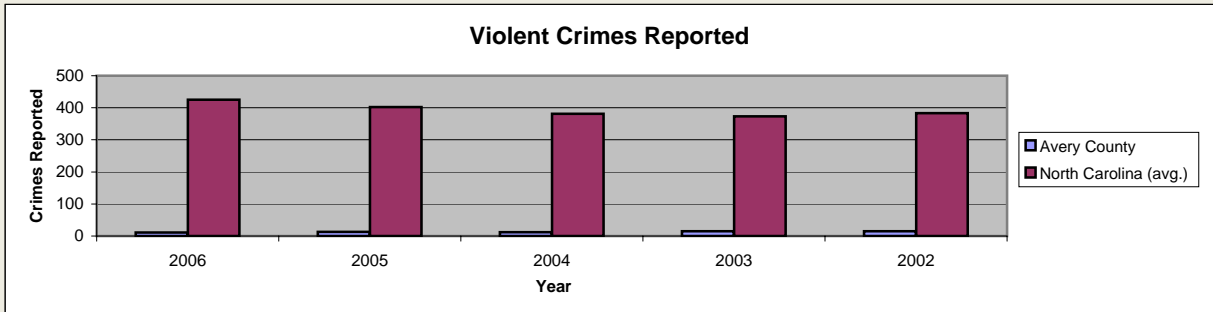

Justice & Public Safety