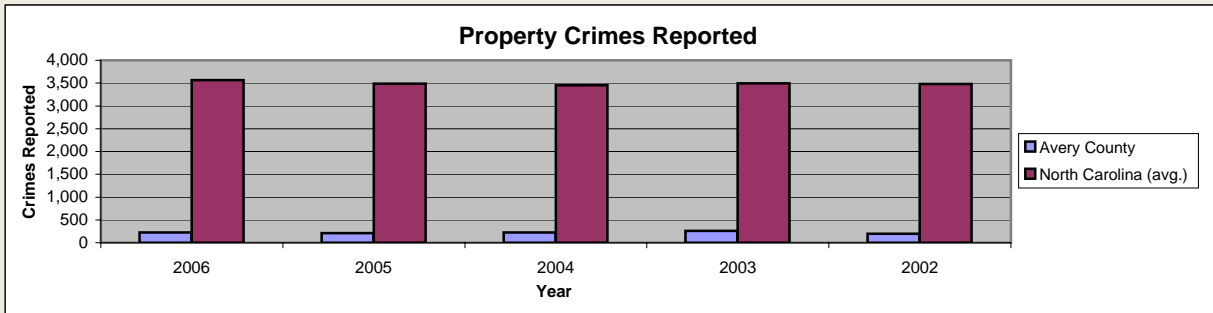

Justice & Public Safety