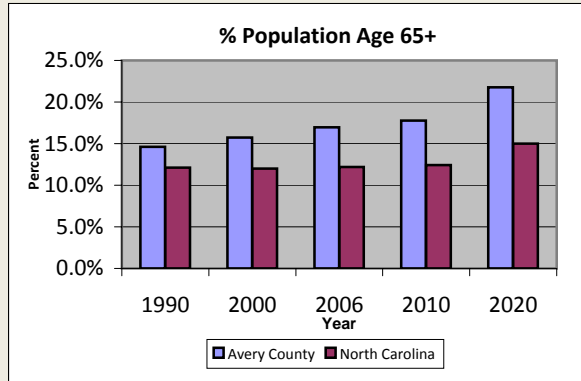

# Avery County

Pop. 17,776

## Demographics

### Average Age of Farmers