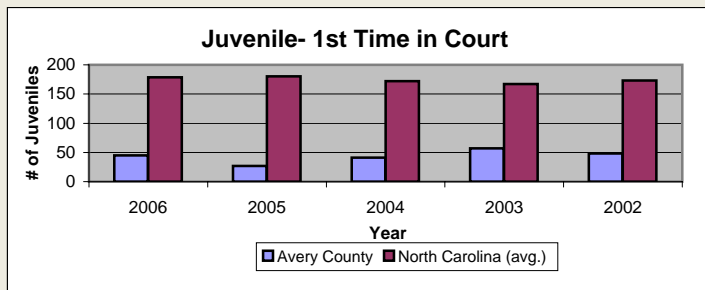

Justice & Public Safety