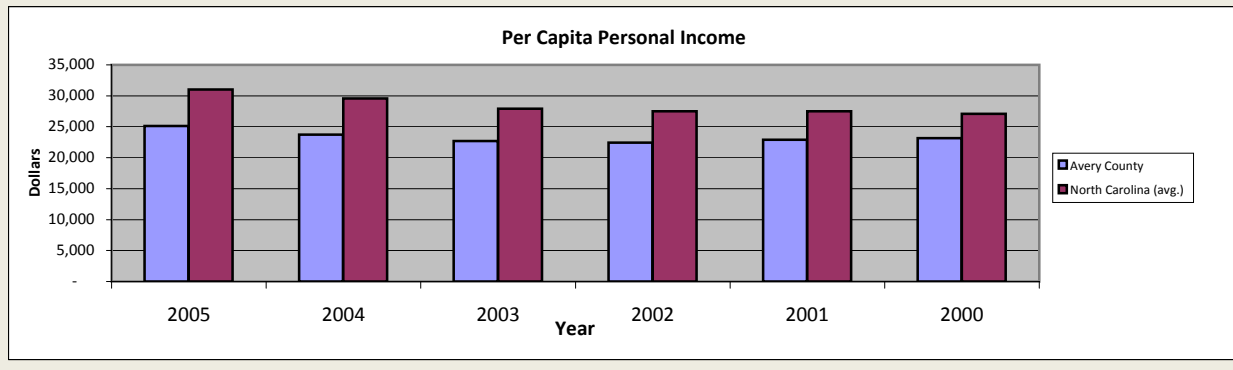

Tax & Finance