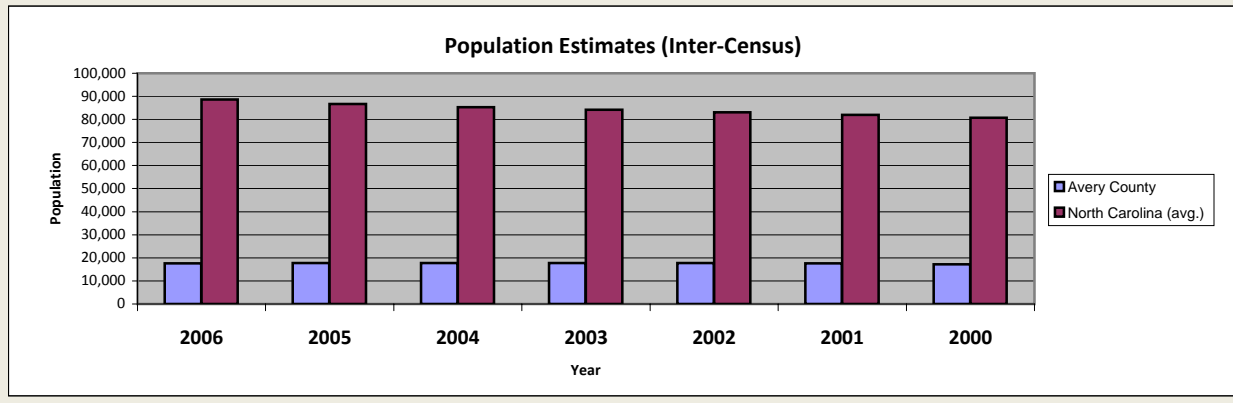

# Avery County

Pop. 17,776

## Demographics