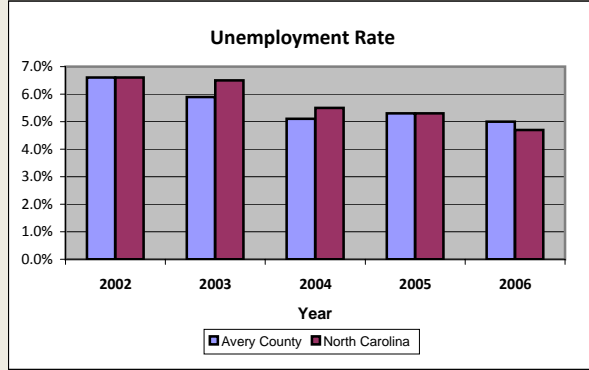

Tax & Finance