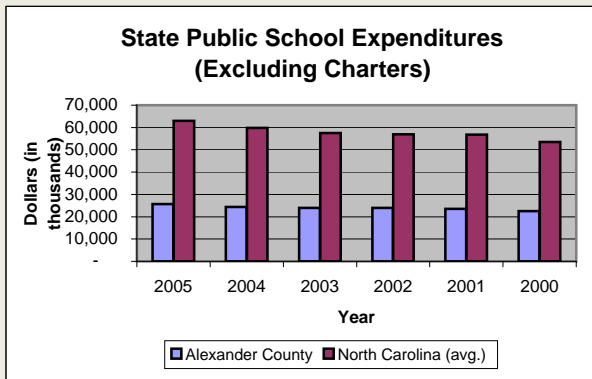

Alexander County

Pop. 36,396

Demographics

Tax & Finance

Justice & Public Safety

Agriculture

Present Use Property

Percent Farmland

Average Age of Farmers

Number of Farms

Total Crop & Livestock Value

Education

Health & Human Services

Health & Human Services

Environment