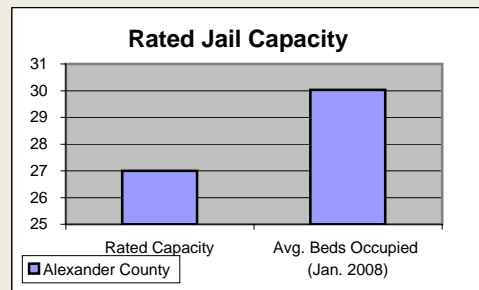

Alexander County

Pop. 36,396

Demographics

Tax & Finance

Justice & Public Safety

Agriculture

Present Use Property

Percent Farmland