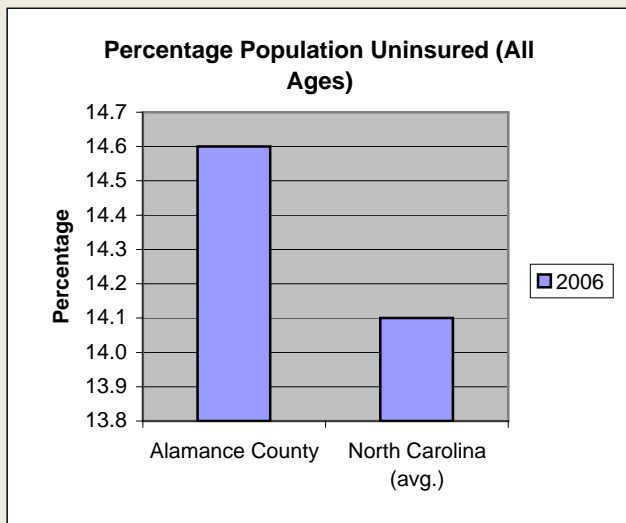

Alamance County

Pop. 145,360

Demographics

Tax & Finance

Justice & Public Safety

Agriculture

Present Use Property

Percent Farmland

Average Age of Farmers

Number of Farms

Total Crop & Livestock Value

Education

Health & Human Services

Health & Human Services

Environment