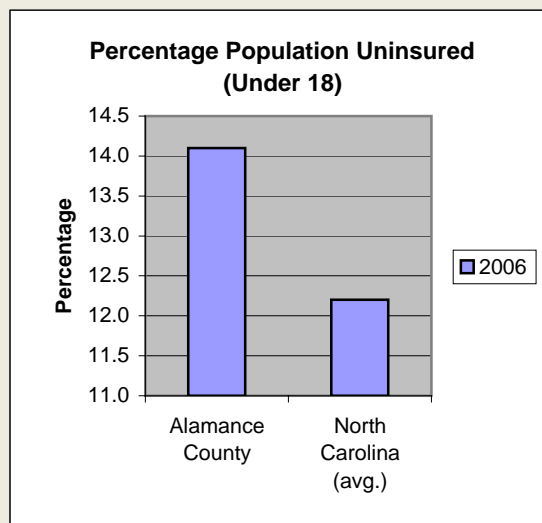

Alamance County

Pop. 145,360

Demographics

Tax & Finance

Justice & Public Safety

Agriculture

Present Use Property

Percent Farmland

Average Age of Farmers

Number of Farms

Total Crop & Livestock Value

Education

Health & Human Services

Health & Human Services

Environment