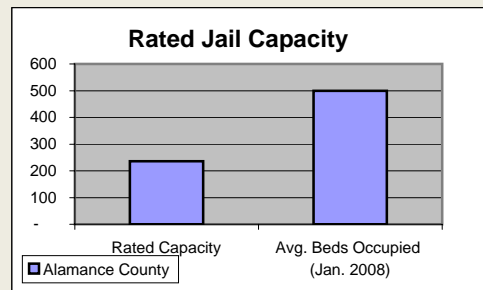

Alamance County

Pop. 145,360

Demographics

Tax & Finance

Justice & Public Safety

Agriculture

Present Use Property

Percent Farmland