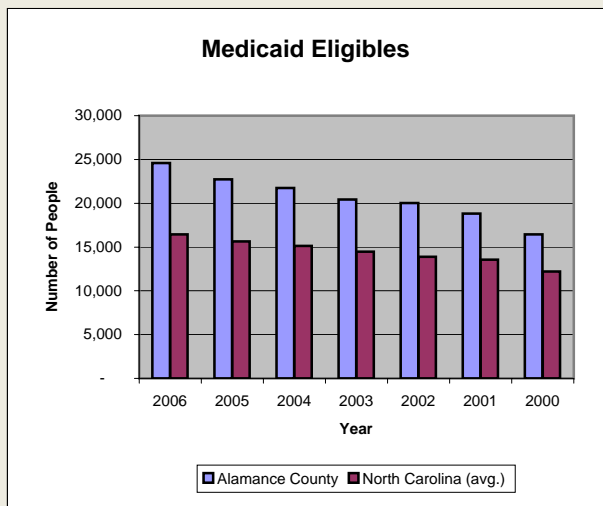

Alamance County

Pop. 145,360

Demographics

Tax & Finance

Justice & Public Safety

Agriculture

Present Use Property

Percent Farmland

Average Age of Farmers

Number of Farms

Total Crop & Livestock Value

Education

Health & Human Services

Health & Human Services

Environment